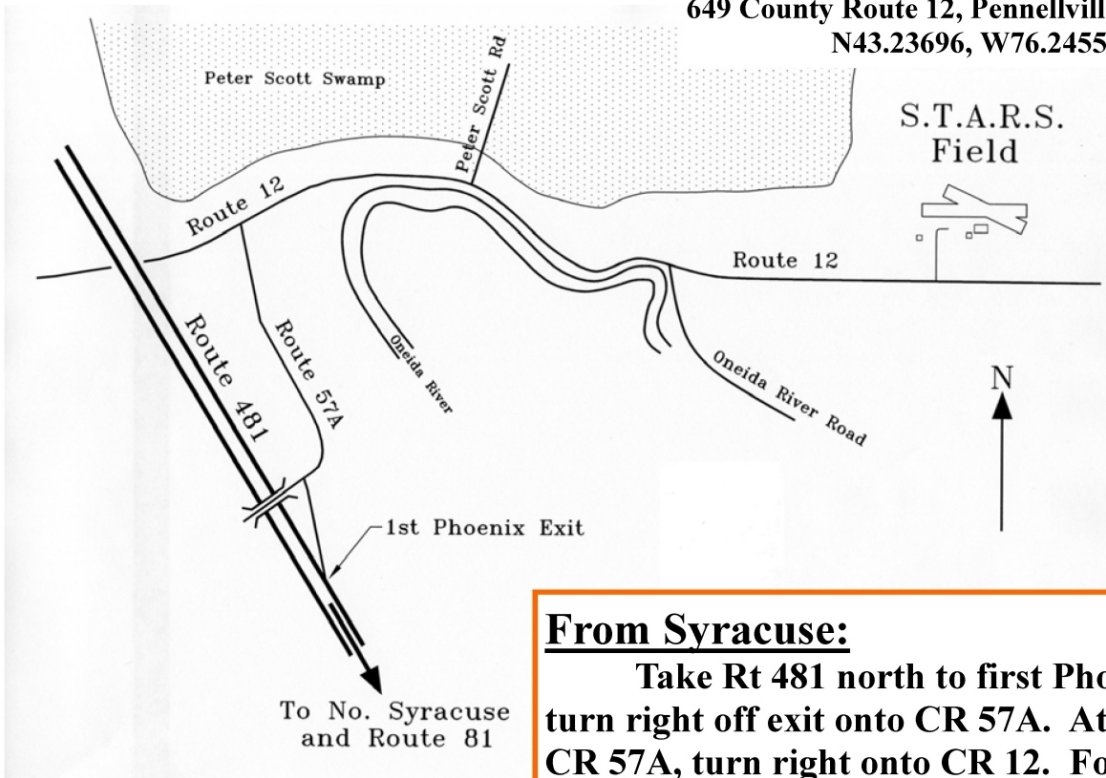

From Syracuse:

Take Rt 481 north to first Phoenix exit, turn right off exit onto CR 57A. At the end of CR 57A, turn right onto CR 12. Follow CR 12 for three miles east to field.

From Fulton/Oswego:

Take Rt 481 south to Phoenix Rt 264 exit, turn right onto Rt 264 south. Continue south on Rt 264 1.5 miles to CR 57 intersection. Turn left onto CR 57 and continue to next light on Lock Street. Turn left at stop sign. Lock Street turns into CR 12. Follow CR 12 for 3 miles east to field.

From I-90:

Take Exit 38 in Liverpool and take CR57 (Oswego Rd) north for 8.5 miles. Turn right onto CR57A in Phoenix and then use map above.

From I-81:

Take I-81 Exit 30 (Cicero) and then take NY31 west for 9.8 miles. Turn right onto Morgan Road. After the Oneida River bridge, turn left onto Oneida River Road and then right immediately onto Center Road. When Center Road intersects CR12, turn left onto CR 12. Follow CR12 to the STARS Field.

When all else fails: Type the STARS Field address into your GPS.