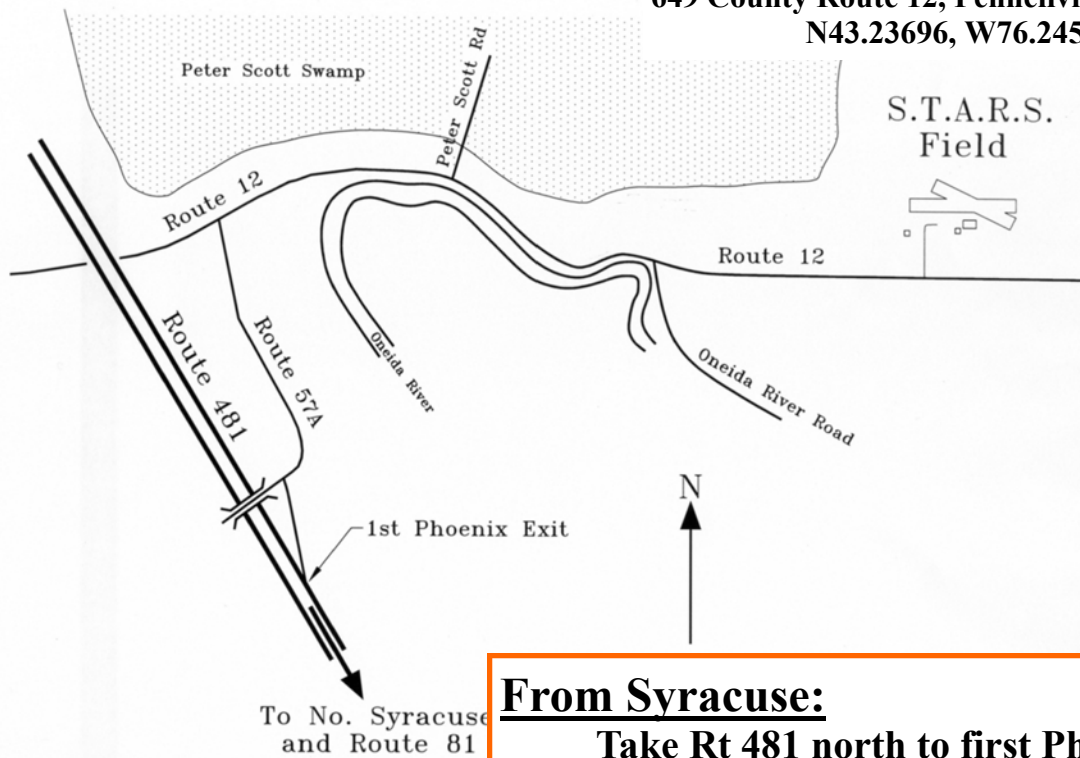

649 County Route 12, Pennellville, NY 13132
N43.23696, W76.24550

Map to S.T.A.R.S. Flyin

From Syracuse:

Take Rt 481 north to first Phoenix exit, turn right off exit onto CR 57A. At the end of CR 57A, turn right onto CR 12. Follow CR 12 for three miles east to field.

From Fulton/Oswego:

Take Rt 481 south to Phoenix Rt 264 exit, turn right onto Rt 264 south. Continue south on Rt 264 1.5 miles to CR 57 intersection. Turn left onto CR 57 and continue to next light on Lock Street. Turn left at stop sign. Lock Street turns into CR 12. Follow CR 12 for 3 miles east to field.

From I-90:

Take Exit 38 in Liverpool and take CR57 (Oswego Rd) north for 8.5 miles. Turn right onto CR57A in Phoenix and then use map above.

From I-81:

Take I-81 Exit 30 (Cicero) and then take NY31 west for 9.8 miles. Turn right onto Morgan Road. After the Oneida River bridge, turn left onto Oneida River Road and then right immediately onto Center Road. When Center Road intersects CR12, turn left onto CR 12. Follow CR12 to the STARS Field.

When all else fails: Type the STARS Field address into your GPS.